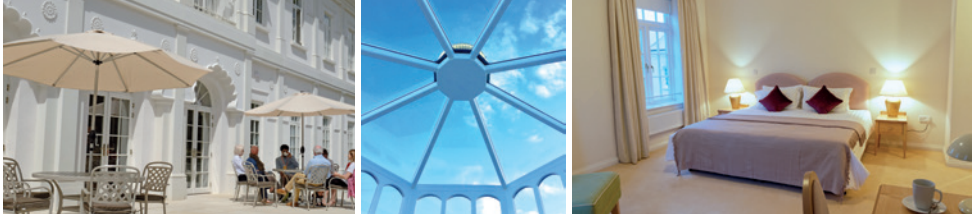

Peace Palace Relaxation B&B

Be inspired, Be enlightened, Be here

**Unplug and Unwind in the
Maharishi Peace Palace®**

Perfectly situated to enjoy the Suffolk Coast

Experience the difference...

Our 30 en-suite bedrooms are designed to allow you to gain deep rest and relaxation. Experience the beautifully appointed rooms throughout the Peace Palace, reflecting the principles of ancient Vastu architecture to enhance your well-being. The finest sheets, cashmere duvets, pure cotton towels and eco-toiletries will help make your stay as relaxing as possible.

Ingredients of the highest quality are used in our delicious vegetarian continental breakfast. B&B prices: Standard ensuite bedroom - £79 (single occupancy), Executive ensuite bedroom - £95 (single occupancy) or £108 (double occupancy – choice of twin or super king-size bed). Minimum 2 nights – including breakfast.