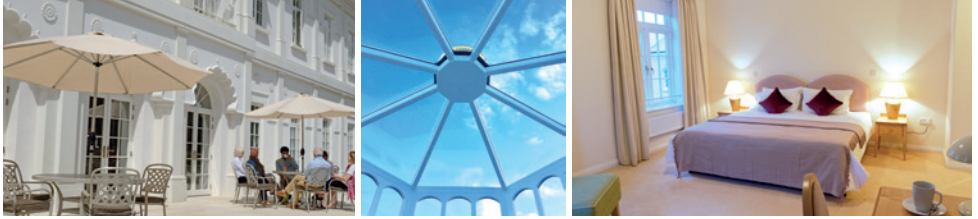

Peace Palace Relaxation B&B

Be inspired, Be enlightened, Be here

**Unplug and Unwind in the
Maharishi Peace Palace®**

Perfectly situated to enjoy the Suffolk Coast

Experience the difference...

Our 30 en-suite bedrooms are designed to allow you to gain deep rest and relaxation. Experience the beautifully appointed rooms throughout the Peace Palace, reflecting the principles of ancient Vastu architecture to enhance your well-being. The finest sheets, cashmere duvets, pure cotton towels and eco-toiletries will help make your stay as relaxing as possible.

"I was amazed by the Peace Palace ... the feeling of space was brilliant ... the whole effect was one of under-stated elegance. The food was beautifully served and the staff were so helpful." - Susan Gianni

Ingredients of the highest quality are used in our delicious vegetarian continental breakfast. B&B prices: Standard ensuite bedroom - £79 (single occupancy), Executive ensuite bedroom - £95 (single occupancy) or £108 (double occupancy – choice of twin or super king-size bed). Minimum 2 nights – including breakfast.